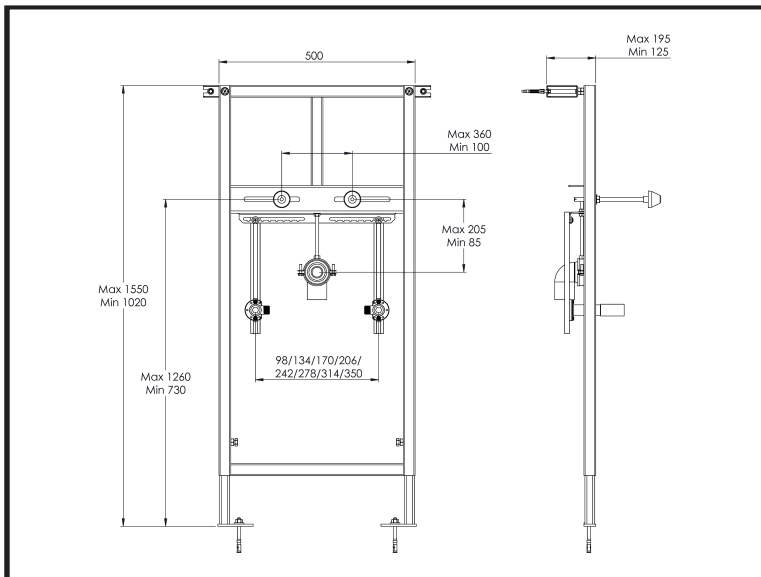

## WISA Frame Wash Basin

### CHARACTERISTICS

- Self supporting frame, 30x30 mm profile
- Blue powder coated frame
- Height adjustable feet (53 cm)
- Height adjustable water inlet
- Height adjustable and swiveling drain elbow
- Wash basin fixation bolts axes 40 to 350 mm
- 10 years guarantee
- 25 years parts availability

### SCOPE OF DELIVERY

- Urinal connection kit
- Fixation materials
- Discharge elbow PVC 50 mm (DN40/DN50)
- Mounting instructions

### TECHNICAL DATA

Colour	blue powder coated
Material frame	steel
Dimensions	500 x 1020-1550 x 125-195 mm
Weight	12 kg