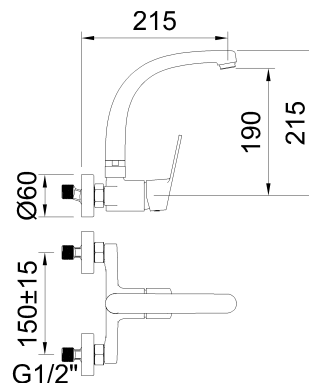

# clever

G R I F E R I A

**REF:** 60534

**DESCRIPTION:** Wall-mounted single-lever sink mixer with aerator and swivel cast spout.

**SERIES:** PANAM EVO XTREME

**RANGE:** STYLES PRO

**EAN:** 8425144185352

**REGULATION:** UNE 19703,UNE-EN 817

**PRODUCT IMAGE:**

**TECHNICAL DRAWING:**

**FINISH:**

Chrome

**WARRANTY:**

**CERTIFICATIONS:**

**SPARE PARTS:**

**60686**  
Aerator

**61302**  
Spout

**99817**  
Ceramic cartridge  
35

**95255**  
Handle