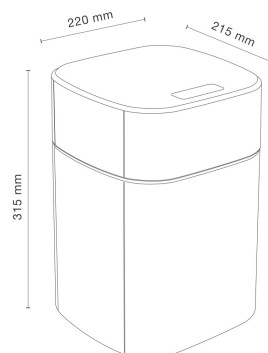

TECHNICAL DRAWING: