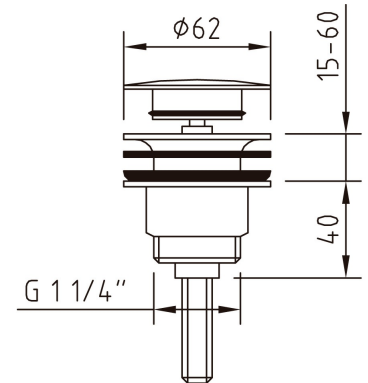

# clever

BATHROOM & KITCHEN TAPS

**REF:** 98674

**DESCRIPTION:** Pop-up quick-clac 1 1/4".

**SERIES:** CLEVER CYR

**RANGE:** COMPLEMENTOS Y RECAMBIOS

**EAN:** 8425144147398

**PRODUCT IMAGE:**

**TECHNICAL DRAWING:**

**FINISH:**

Chrome

**MATERIAL:**

**WARRANTY:**